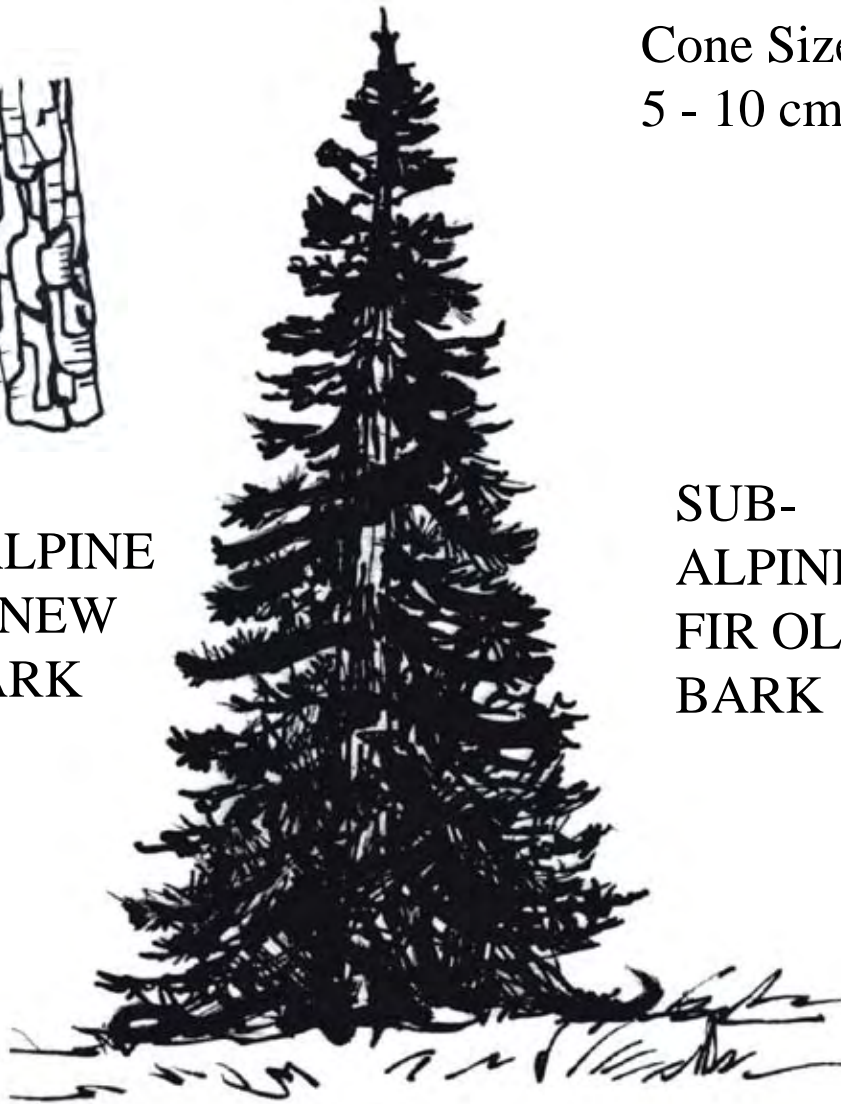

## LODGEPOLE PINE BARK

PAPER BIRCH  
BARK

PAPER BIRCH  
*Betula papyrifera*

PAPER BIRCH LEAF

PONDEROSA PINE

*Pinus ponderosa*

PONDEROSA  
PINE CONE

Cone Size =  
8 - 14 cm

PONDEROSA  
PINE NEEDLE

PONDEROSA PINE BARK

**SUBALPINE FIR**

*Abies bifolia*

**SUBALPINE  
FIR NEW  
BARK**

**SUBALPINE  
FIR CONE**

Cone Size =  
5 - 10 cm

**SUB-  
ALPINE  
FIR OLD  
BARK**

**SUBALPINE  
FIR BRANCH**

**SUBALPINE FIR NEEDLE**

WHITEBARK  
PINE TREE  
NEEDLES

WHITEBARK PINE  
TREE BARK

WHITEBARK PINE  
*Pinus albicaulis*

WHITEBARK PINE TREE CONE

Cone Size =  
2 - 6 cm

WESTERN HEMLOCK TREE